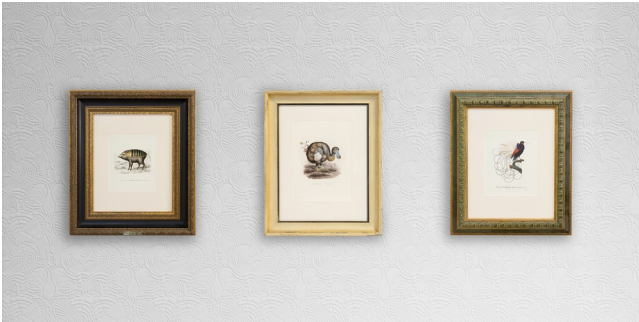

## Extinct Animals Print

MOOOI

Add an artistic and beastie touch to your space with the Extinct Animals prints. Choose from three drawings, found in the Museum of Extinct Animals, the amiable Dodo Pavone, glorious Calligraphy bird, and adorable Armoured boar. The drawings are piezo printed on fine art paper to perfectly convey the rich, subtle, and finely detailed characteristics of each animal. Choose all three to create a themed gallery wall or a single one to make it shine individually. The choice is yours! The posters measure 25x35 cm and have a matte finish.

### *Detailing*

Bring artistry to your space while preserving the memory of these marvellous creatures that once roamed the earth.

### *Extinct Animals Print / Armoured Boar*